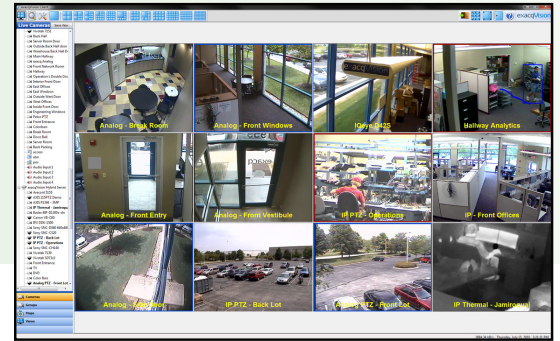

exacqVision EL1U

exacqVision EL-1U

Professional 1U Rackmount, Reliable, Energy-Efficient *IP Camera* NVR Appliance

- **IP Camera Server** – Up to 24 IP Cameras (exacqVision Pro) or 16 IP Cameras (exacqVision Start) per server
- **High Reliability** – Linux OS operating on a flash drive ensures unit keeps functioning and alerts you of hard drive failures.
- **Enterprise Class Storage** – Up to 8TB storage on four front-loading, removable enterprise-class disk drives.
- **Redundant Storage** – RAID-5 option for redundant storage.
- **Professional Rackmount Chassis** – 1U rackmount chassis with optional sliding rail kit.
- **High Performance** – Intel® Atom™ processor provides high performance with low power consumption and heat generation.
- **DVD/CD RW Drive Included** – Quickly backup recorded video on the included DVD/CD RW drive.
- **Dual NIC Included** – Keep surveillance video separate from other network functions.
- **Low Cost** – Create a complete cost-efficient solution with the EL-1U and exacqVision Start VMS software.
- **Intuitive exacqVision Software** - all of the features of exacqVision are available on this unit. Use as an inexpensive stand-alone system, or as part of a large enterprise system.
- **Pro or Start Ready** – Pre-configured with exacqVision Pro or cost-efficient exacqVision Start VMS software.
- **Cross-Platform Client** – View, search and administer with the exacqVision client software on Windows, Linux and Macintosh .
- ~~383~~ – 3 year warranty on hardware and 3 years included SSA (Software Subscription Agreement) for software updates.