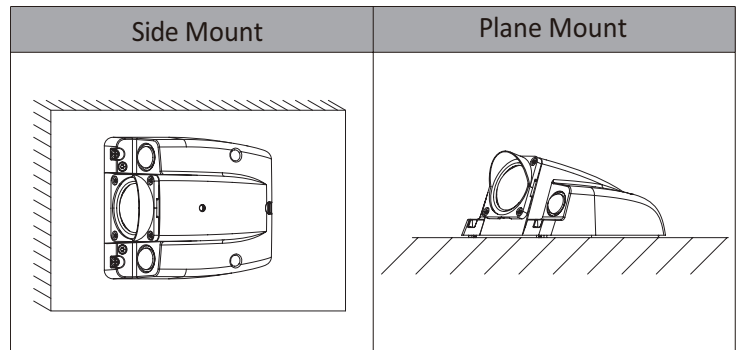

2MP camera	IPC-MBW4231P-AS-0360B	2MP IR Mobile Network Camera,WDR,PAL
	IPC-MBW4231N-AS-0360B	2MP IR Mobile Network Camera,WDR,NTSC
	DH-IPC-MBW4231P-M12-0600B	2MP IR Mobile Network Camera,WDR,PAL
	DH-IPC-MBW4231N-M12-0600B	2MP IR Mobile Network Camera,WDR,NTSC
	IPC-MBW4231P-M12-0600B	2MP IR Mobile Network Camera,WDR,PAL
	IPC-MBW4231N-M12-0600B	2MP IR Mobile Network Camera,WDR,NTSC
	DH-IPC-MBW4231P-AS-0600B	2MP IR Mobile Network Camera,WDR,PAL
	DH-IPC-MBW4231N-AS-0600B	2MP IR Mobile Network Camera,WDR,NTSC
	IPC-MBW4231P-AS-0600B	2MP IR Mobile Network Camera,WDR,PAL